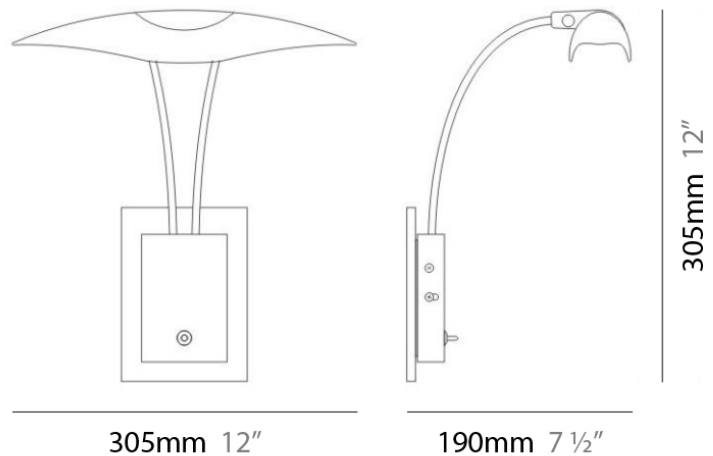

PROJECT	
TYPE	
NOTES	
QUANTITY	
DATE	

RAYA SURFACE

D95005

GENERAL

Series: Raya
Brand: Milan
Division: Design
Mounting Type: Surface
Mounting Location: Wall
Subcategory: Task

PHYSICAL

Shape: Abstract
Diameter (mm): 305
Diameter (in): 12
Height (mm): 305
Height (in): 12
Extension (mm): 190
Extension (in): 7 ½
Light Distribution: Direct
Weight (kg): 2.04
Weight (lbs): 4.5
Diffuser: White Glass
Fixture Material: Metal

ELECTRICAL

Number of Lamps: 2
Lamp Type: LED Retrofit
Lamp Shape: T4
Bulb Included: Bulb Not Included
Total Output Wattage (W): 40
Max. Wattage Per Lamp (W): 20
Lamp Base: GY6.35
Input Voltage (V): 120

LED

OPTICAL

RATINGS AND CERTIFICATIONS

Certified By: CSA Certified to UL and CSA Standards
IP rating: IP20