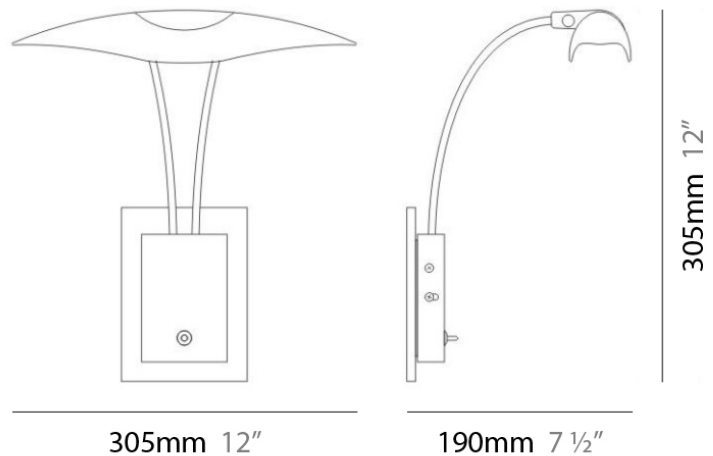

RAYA SURFACE

D95004

PROJECT	
TYPE	
NOTES	
QUANTITY	
DATE	

GENERAL

Series: Raya
 Brand: Milan
 Division: Design
 Mounting Type: Surface
 Mounting Location: Wall
 Subcategory: Task

PHYSICAL

Shape: Abstract
 Diameter (mm): 305
 Diameter (in): 12
 Height (mm): 305
 Height (in): 12
 Extension (mm): 190
 Extension (in): 7 ½
 Light Distribution: Direct
 Weight (kg): 2.04
 Weight (lbs): 4.5
 Diffuser: White Glass
 Fixture Material: Metal

ELECTRICAL

Number of Lamps: 2
 Lamp Type: LED Retrofit
 Lamp Shape: T4
 Bulb Included: Bulb Not Included
 Max. Wattage Per Lamp (W): 20
 Lamp Base: GY6.35
 Input Voltage (V): 120

LED

OPTICAL

RATINGS AND CERTIFICATIONS

Certified By: CSA Certified to UL and CSA Standards
 IP rating: IP20

PROJECT	
TYPE	
NOTES	
QUANTITY	
DATE	

RAYA SURFACE

D95005

GENERAL

Series: Raya
 Brand: Milan
 Division: Design
 Mounting Type: Surface
 Mounting Location: Wall
 Subcategory: Task

PHYSICAL

Shape: Abstract
 Diameter (mm): 305
 Diameter (in): 12
 Height (mm): 305
 Height (in): 12
 Extension (mm): 190
 Extension (in): 7 ½
 Light Distribution: Direct
 Weight (kg): 2.04
 Weight (lbs): 4.5
 Diffuser: White Glass
 Fixture Material: Metal